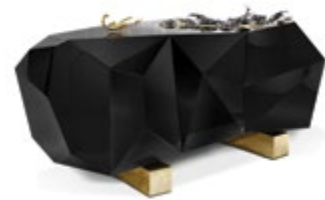

Materials & Finishes: Gold plated brass, black lacquer and rosewood veneer.
High gloss black lacquer and glass shelf.
W 232 cm (91,3 in.) | D 45 cm (17,7 in.) | H 95 cm (37,4 in.)

BOCA DO LOBO | LAPIAZ

Materials & Finishes: Polished stainless steel exterior, poplar root veneer interior.
W 220 cm (86,6 in.) | D 60 cm (23,6 in.) | H 88 cm (34,6 in.)

BOCA DO LOBO | SOHO

Materials & Finishes: Smoked glass box fitted with drawers in opaque and translucent lacquer, mirror, gold leaf and wood veneer.
Brass and silver coated brass handles.
W 140 cm (55,1 in.) | D 48 cm (18,9 in.) | H 90 cm (34,5 in.)

BOCA DO LOBO | MONDRIAN

Materials & Finishes: Glass, high gloss white lacquer, carved wood, mirror, leather, cristal and brass handles.
High gloss white lacquer.
W 186 cm (73,2 in.) | D 53 cm (20,9 in.) | H 81 cm (31,9 in.)