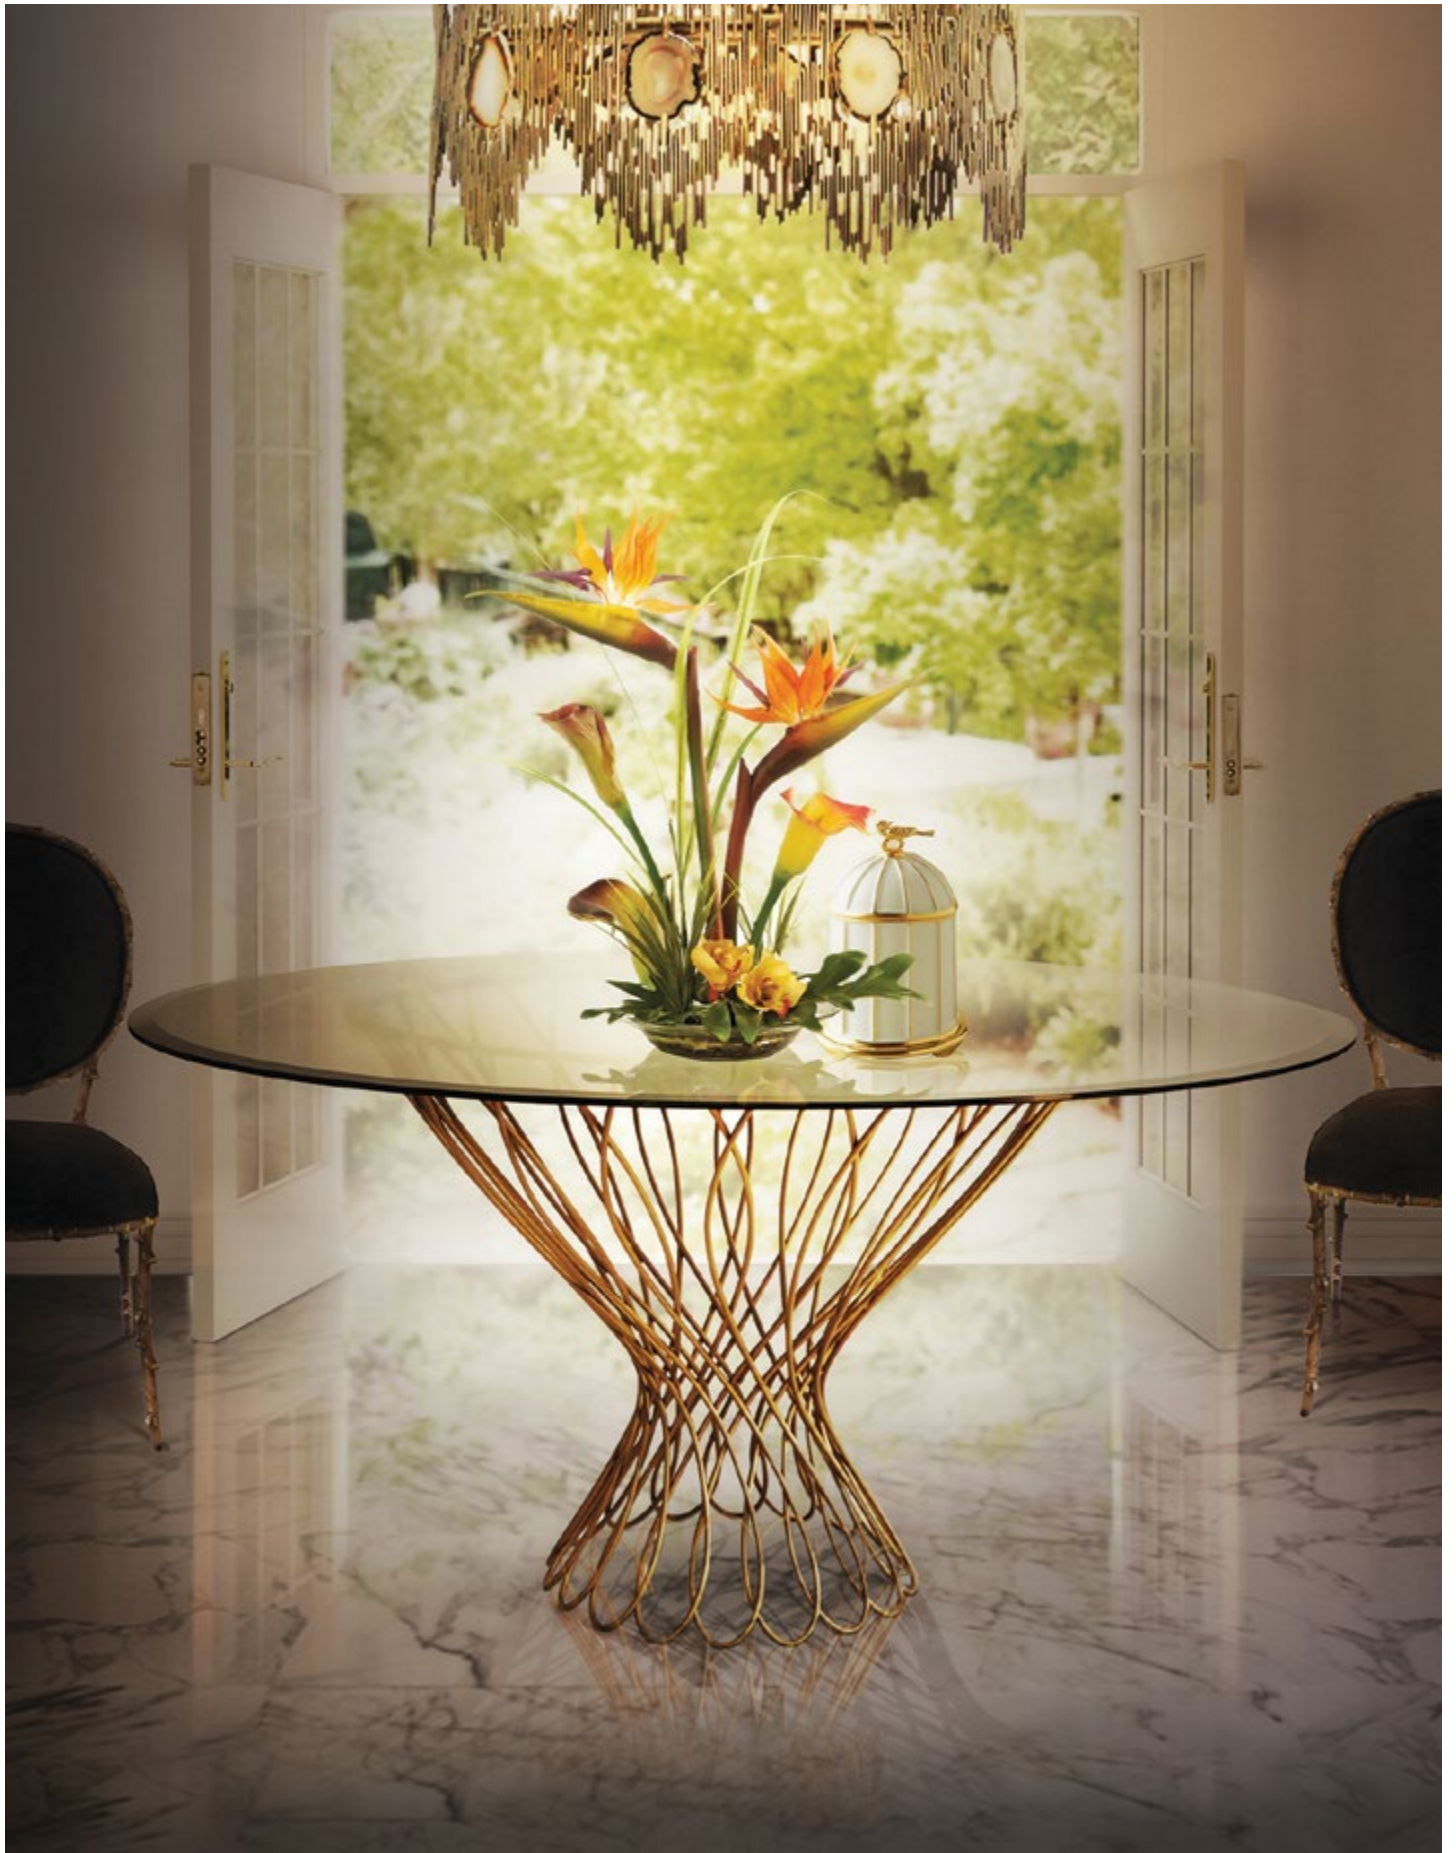

Allure dining table, Enchanted dining chair and Vivre chandelier by Koket