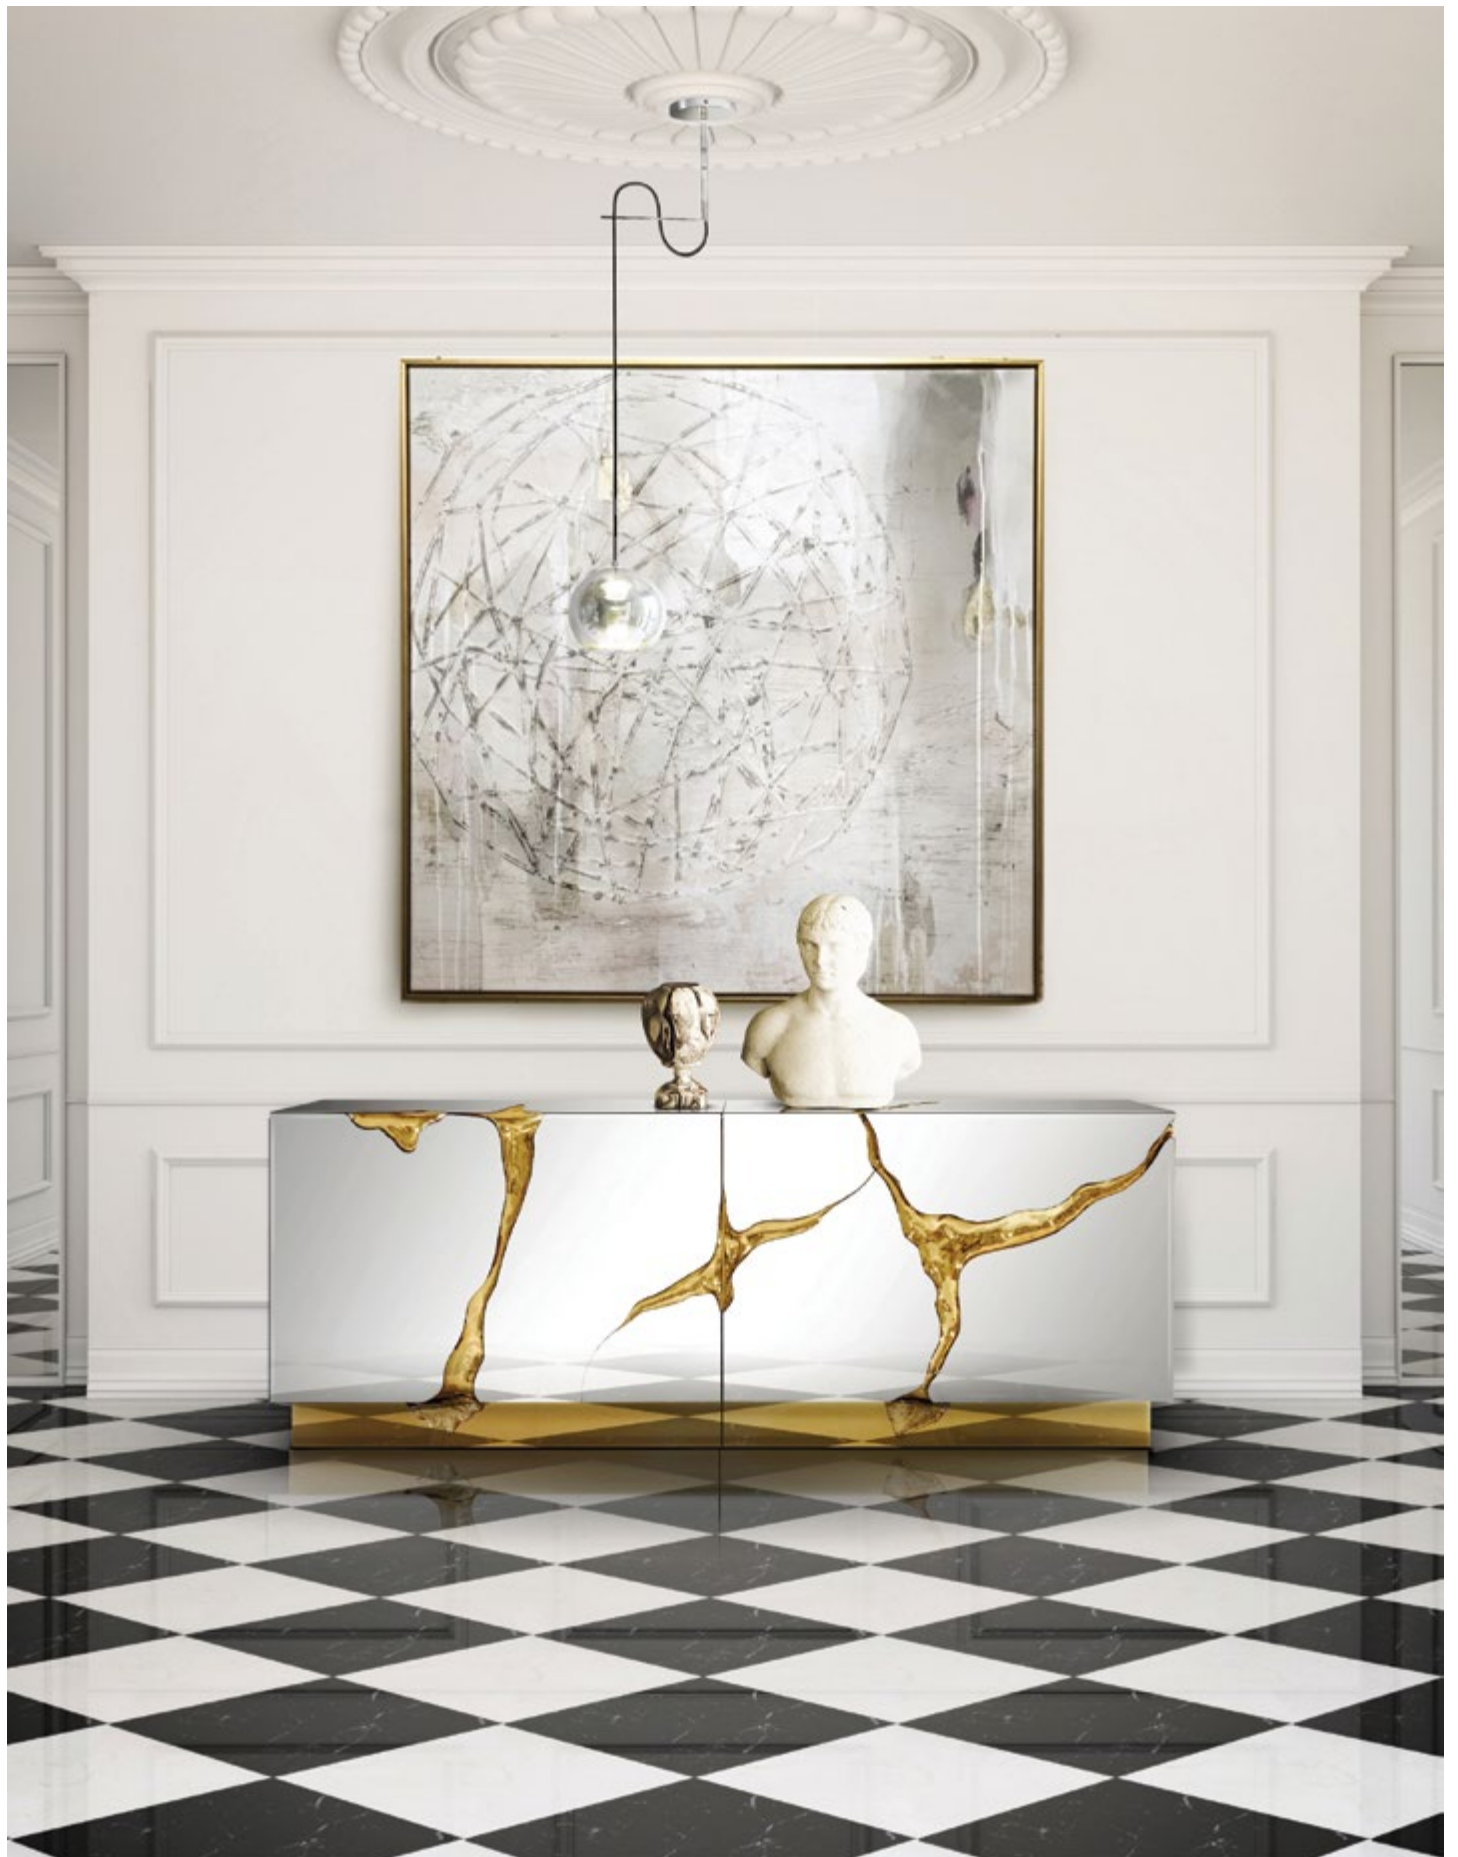

Lapiaz sideboard by Boca do Lobo