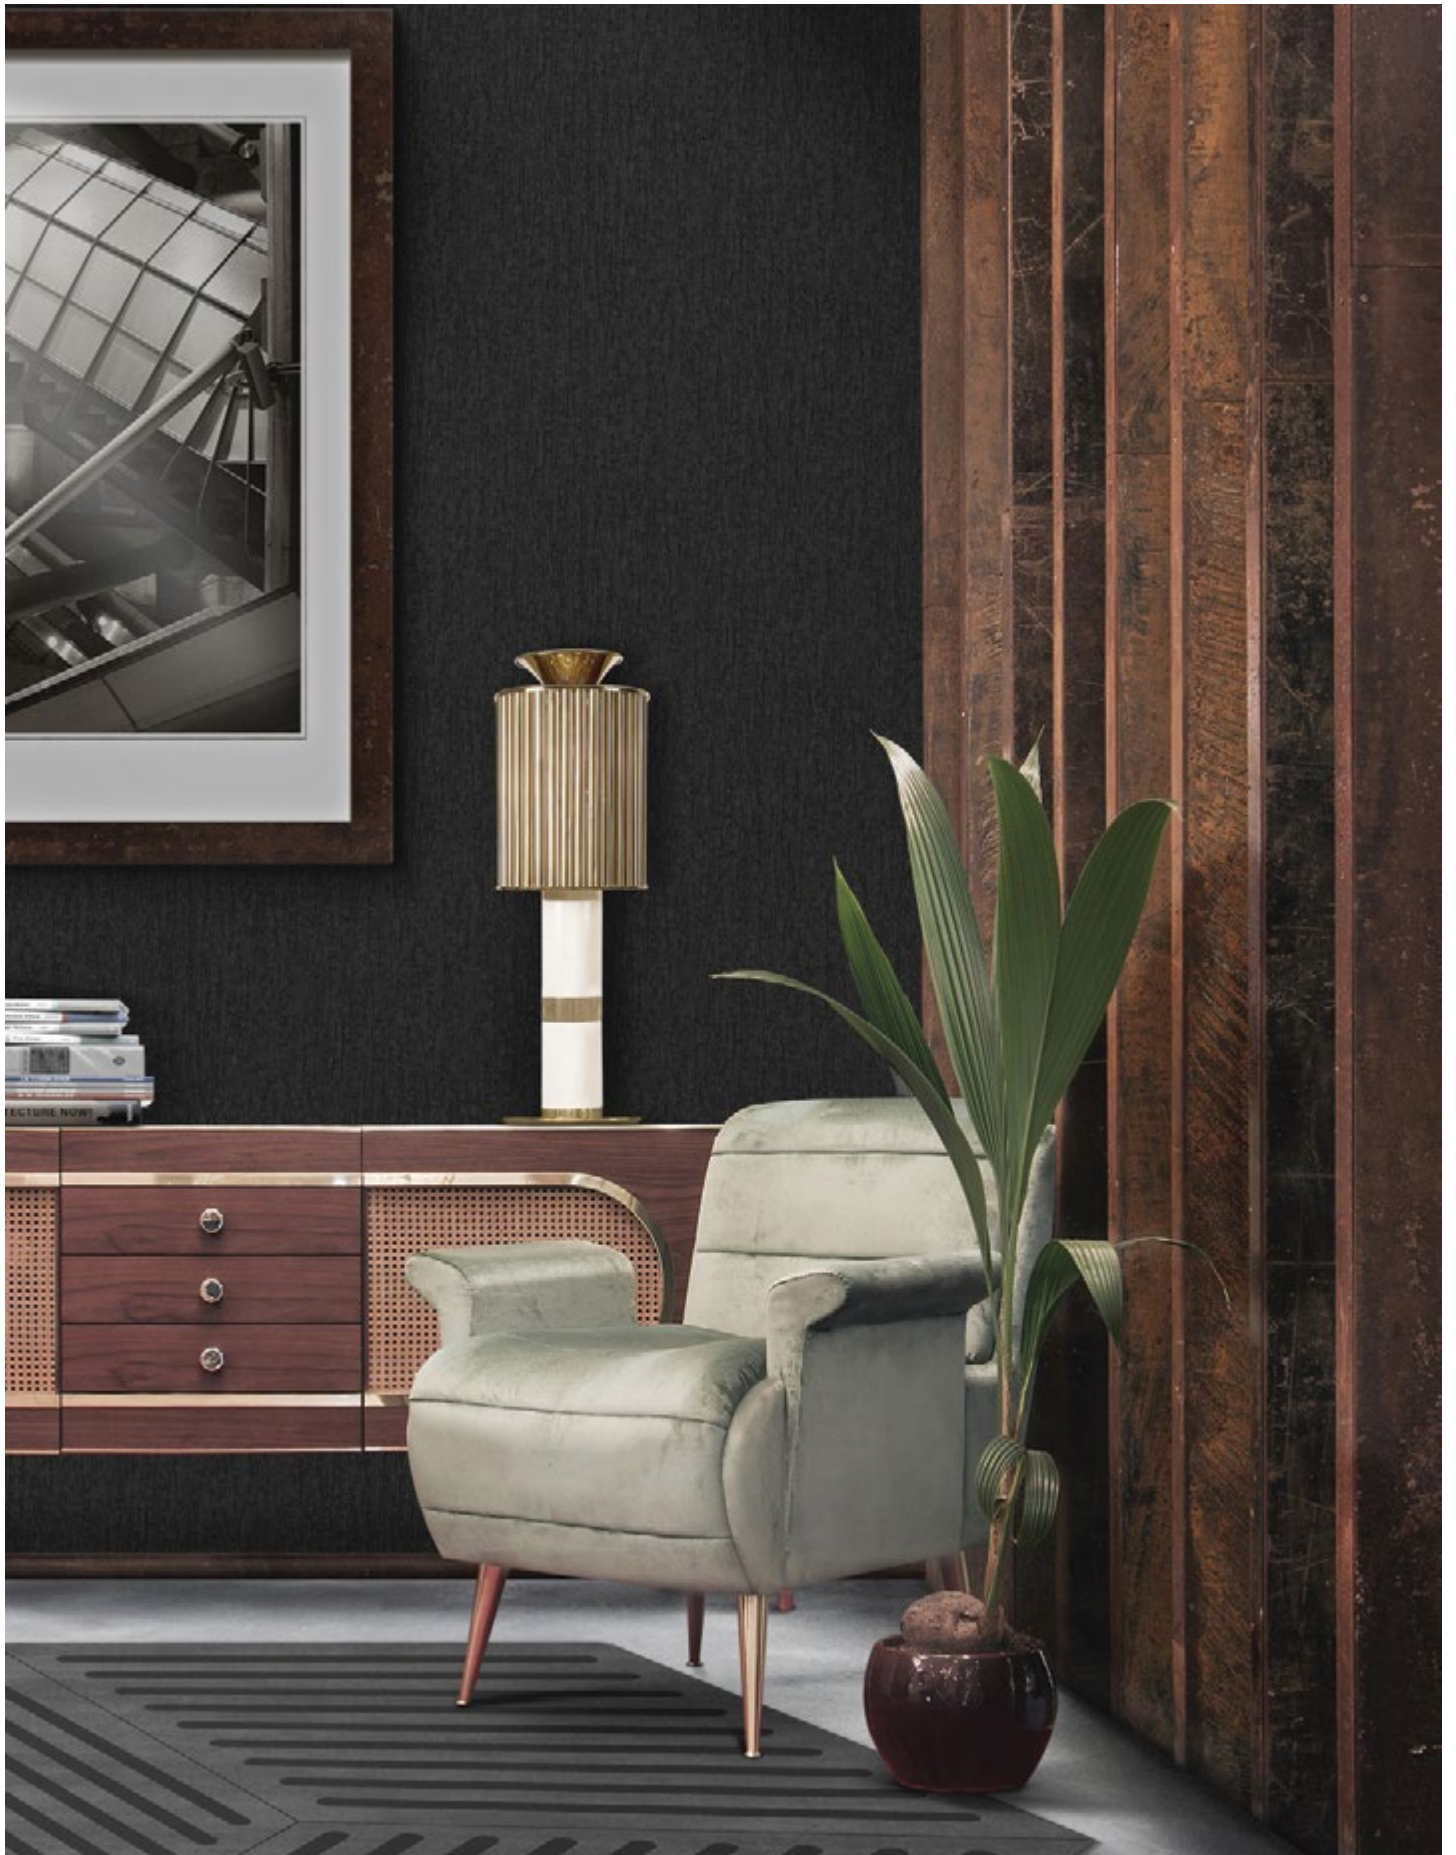

Donna table lamp by DelightFULL | Dandy sideboard, Bardot armchair and Burton rug by Essential Home