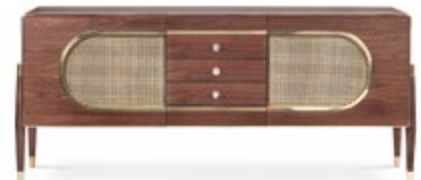

ESSENTIAL HOME | DANDY

Materials & Finishes: Wood and brass,
Solid oak, Solid Walnut.

L 21 cm (82,67 in) | W 50 cm (19,88 in) | H 80,5 cm (31,69 in)