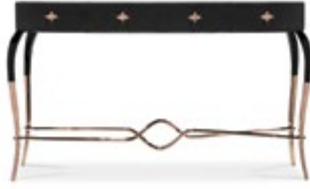

KOKET | ORCHIDEA

Materials & Finishes: High Gloss Black Lacquer; Ebony Veneer. Polished Brass; Organic work available in aged brass or pewter metal.
W 150 cm (59,1in.) | D 40 cm (15,7in.) | H 90cm (35,43 in.)

KOKET | LURIDAE

Materials & Finishes: Top: COL;
 Base: Polished brass with high gloss finish
 Drawers: Gold powder paint with high gloss finish
 Drawer fronts: COL;
 Handles: Polished brass with high gloss finish;
 W 140 cm (55,1 in.) | D 46 cm (18,1 in.) | H 84 cm (33,1 in.)