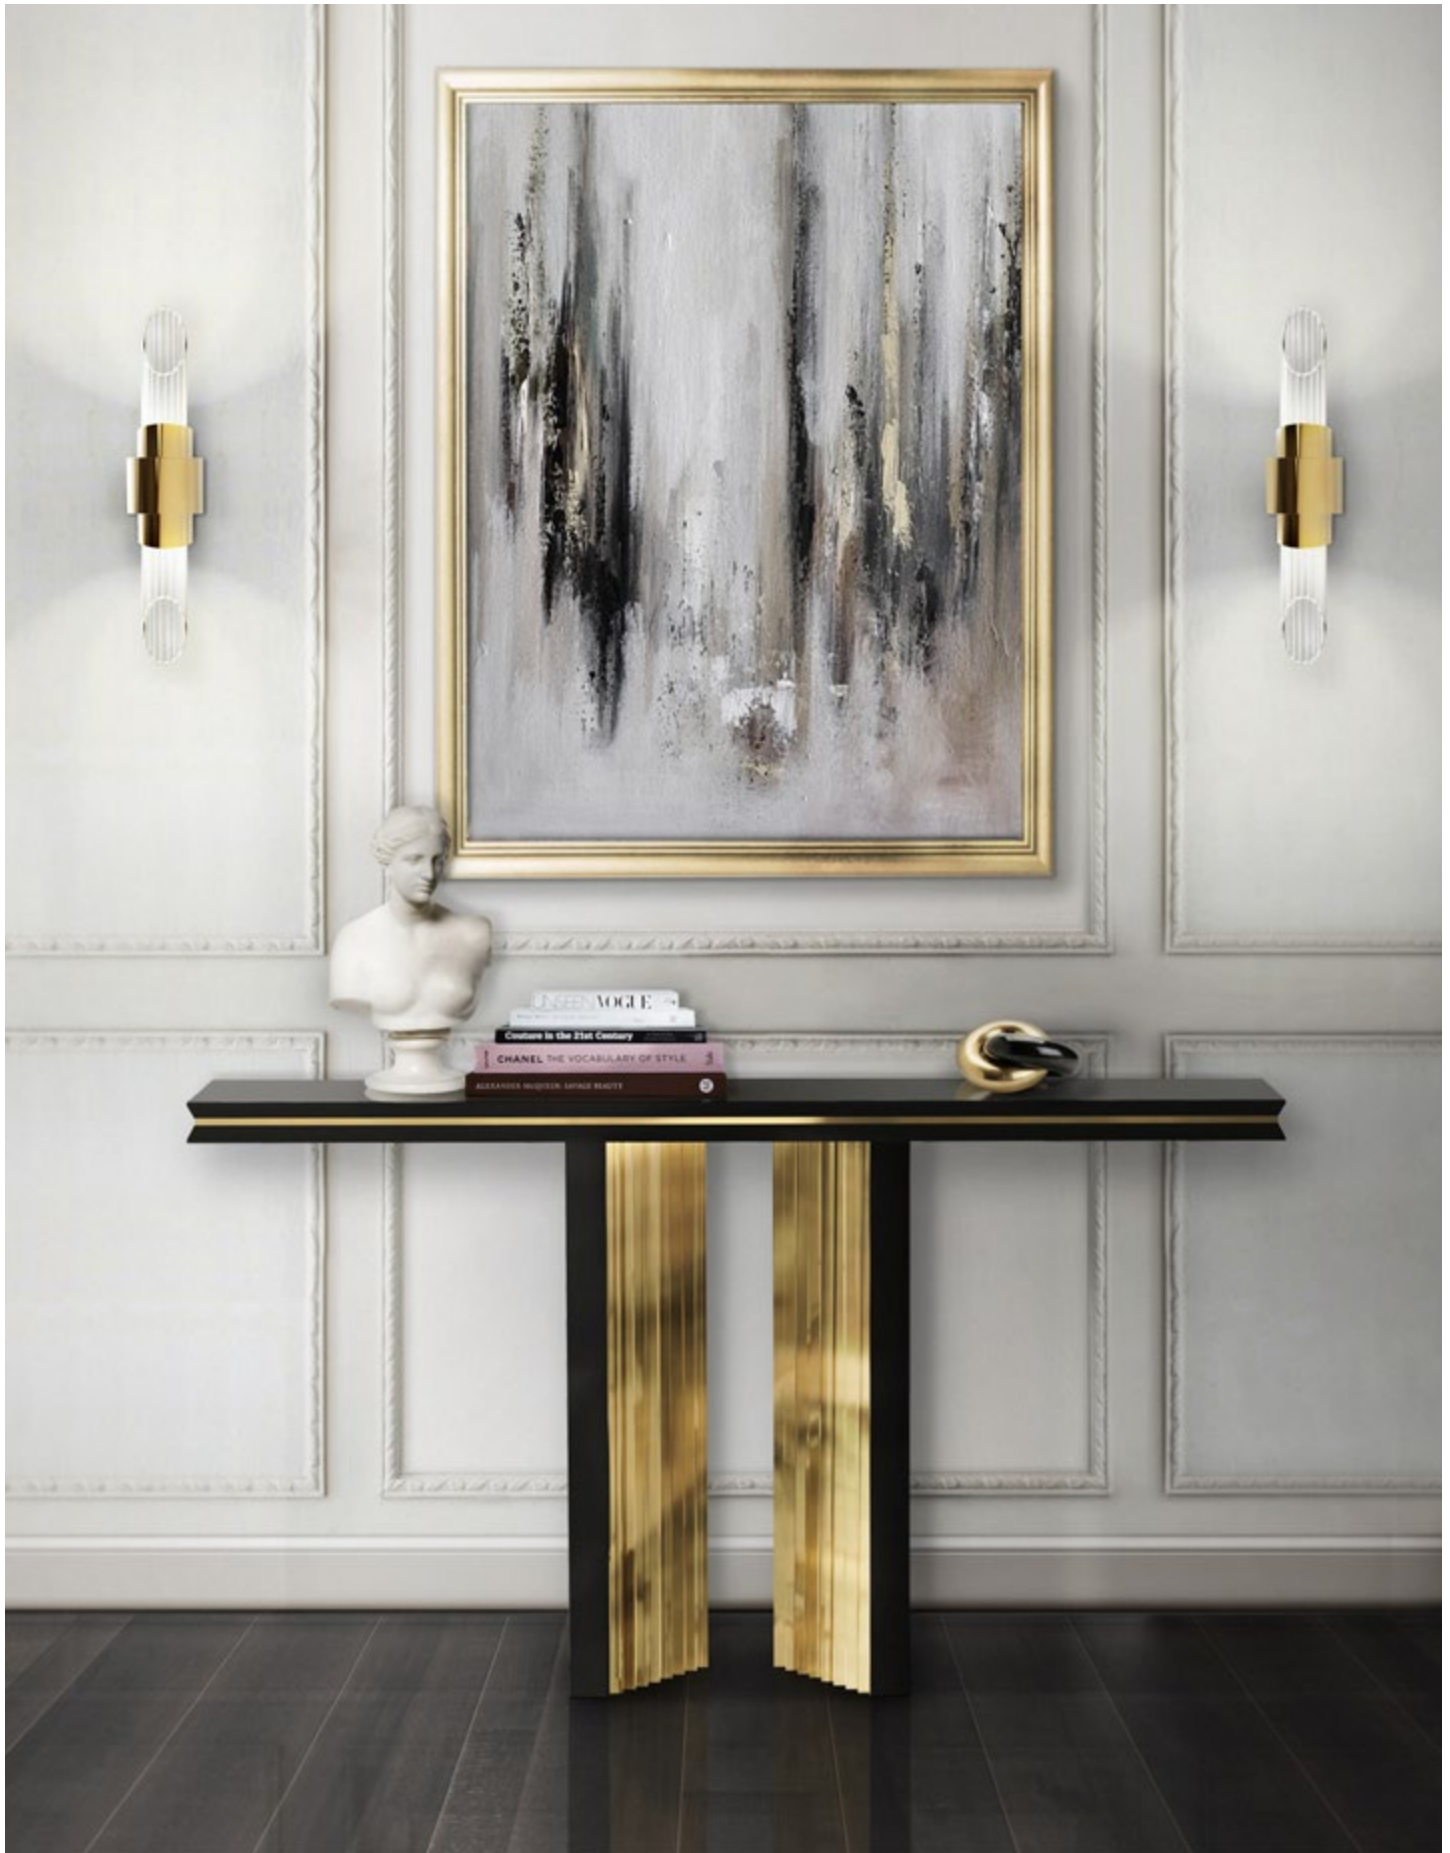

Beyond console by Luxxu Home and Tycho wall lamp by Luxxu Modern Lamps