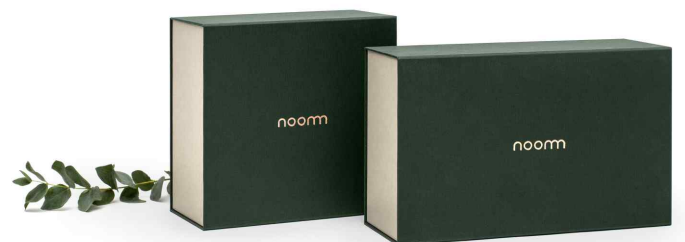

TECHNICAL INFO	RETAIL PRICE
	EKSTER VASE CS10 Materials: Copper, painted steel Color Scheme: CS10 - aquamarine, powder pink and copper Dimensions: H 39 cm x W 19,5 cm x D 14,5 cm Packaging dimensions: H 13 cm x W 32 cm x D 21 cm Weight: 2,8 kg Lead Time: 8 weeks	380 €
	GABO VASE CS10 Materials: Copper, painted steel Color Scheme: CS10 - aquamarine, powder pink and copper Dimensions: H 36 cm x W 15 cm x D 17,5 cm Packaging dimensions: H 13 cm x W 32 cm x D 21 cm Weight: 2,8 kg Lead Time: 8 weeks	398 €
	DELAUNAY VASE CS10 Materials: Copper, painted steel Color Scheme: CS10 - aquamarine, powder pink and copper Dimensions: H 37 cm x W 17,5 cm x D 15 cm Packaging dimensions: H 13 cm x W 32 cm x D 21 cm Weight: 2,4 kg Lead Time: 8 weeks	380 €

* Each NOOM vase comes in a premium gift box.