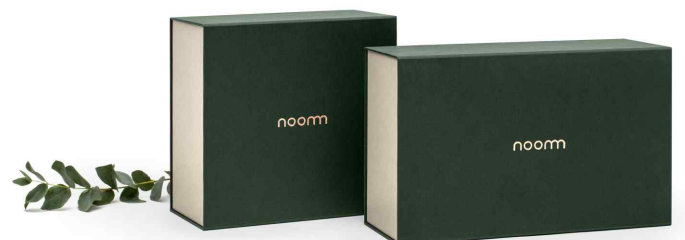

TECHNICAL INFO	RETAIL PRICE
	MALEVICH VASE CS8 Materials: Brushed aluminium, painted steel Color Scheme: CS8 - powder pink and aluminium Dimensions: H 28,5 cm x W 19 cm x D 10 cm Packaging dimensions: H 13 cm x W 24 cm x D 24 cm Weight: 1,6 kg Lead Time: 8 weeks	250 €
	YERMILOV VASE CS8 Materials: Brushed aluminium, painted steel Color Scheme: CS8 - powder pink, celery green and aluminium Dimensions: H 37 cm x W 17,5 cm x D 15 cm Packaging dimensions: H 13 cm x W 32 cm x D 21 cm Weight: 2,4 kg Lead Time: 8 weeks	330 €
	GENKE VASE CS8 Materials: Brushed aluminium, painted steel Color Scheme: CS8 - celery green and aluminium Dimensions: H 38 cm x W 17 cm x D 10 cm Packaging dimensions: H 13 cm x W 32 cm x D 21 cm Weight: 2 kg Lead Time: 8 weeks	300 €

* Each NOOM vase comes in a premium gift box.