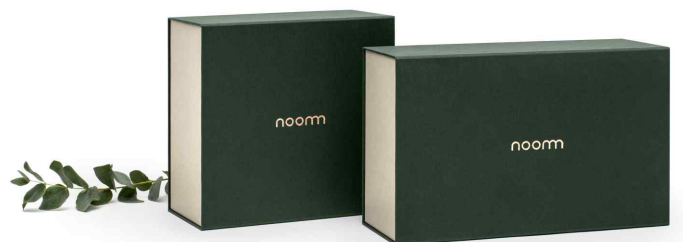

TECHNICAL INFO	RETAIL PRICE
	EKSTER VASE CS9 Materials: Brushed brass, painted steel Color Scheme: CS9 - aquamarine, celery green and brass Dimensions: H 39 cm x W 19,5 cm x D 14,5 cm Packaging dimensions: H 13 cm x W 32 cm x D 21 cm Weight: 2,8 kg Lead Time: 8 weeks	380 €
	DELAUNAY VASE CS9 Materials: Brushed brass, painted steel Color Scheme: CS9- aquamarine, celery green and brass Dimensions: H 28,5 cm x W 19 cm x D 10 cm Packaging dimensions: H 13 cm x W 24 cm x D 24 cm Weight: 1,6 kg Lead Time: 8 weeks	380 €
	GABO VASE CS9 Materials: Brushed brass, painted steel Color Scheme: CS9- aquamarine, celery green and brass Dimensions: H 36 cm x W 15 cm x D 17,5 cm Packaging dimensions: H 13 cm x W 32 cm x D 21 cm Weight: 2,8 kg Lead Time: 8 weeks	398 €

* Each NOOM vase comes in a premium gift box.