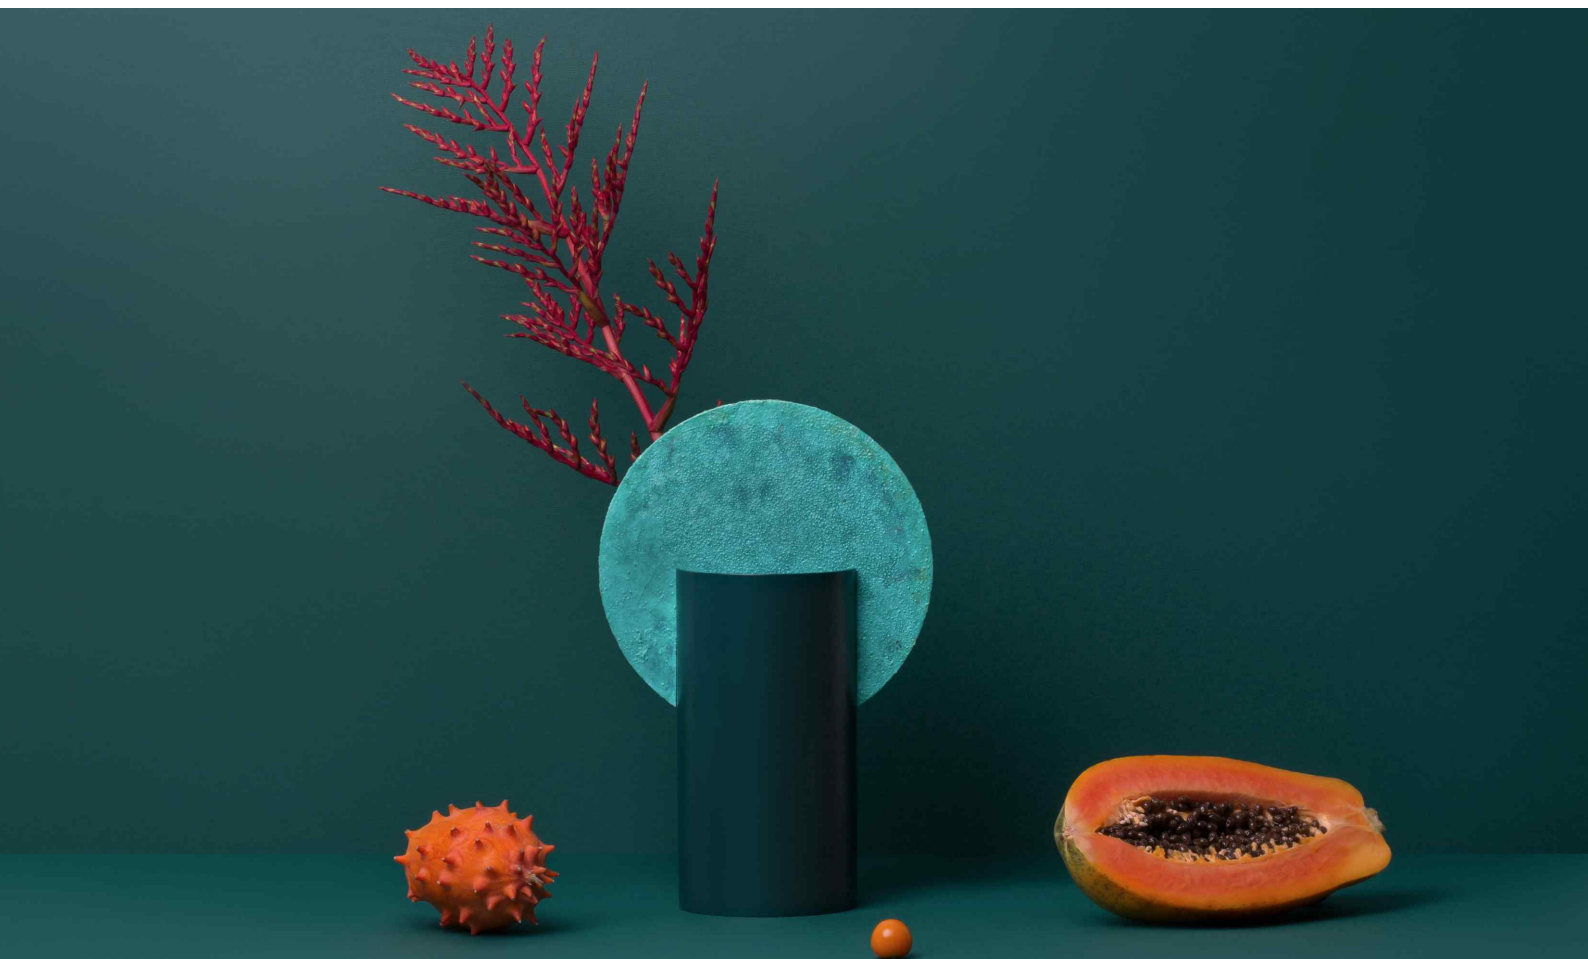

TECHNICAL INFO	RETAIL PRICE
	MALEVICH VASE LIMITED EDITION CSL2 Materials: Oxidized copper, painted steel Color Scheme: CSL2 - ocean blue, copper and oxidized copper Dimensions: H 28,5 cm x W 19 cm x D 10 cm Packaging dimensions: H 13 cm x W 24 cm x D 24 cm Weight: 1,6 kg Lead Time: 8 weeks	350 €
	YERMILOV VASE LIMITED EDITION CSL2 Materials: Oxidized copper, brushed copper, painted steel Color Scheme: CSL2 - ocean blue, copper and oxidized copper Dimensions: H 37 cm x W 17,5 cm x D 15 cm Packaging dimensions: H 13 cm x W 32 cm x D 21 cm Weight: 2,4 kg Lead Time: 8 weeks	450 €

* The process of the metal oxidation can bring some unexpected results, producing a myriad of variations, which makes each single product unique. The products are finally covered with clear varnish to avoid further oxidation of the metal.