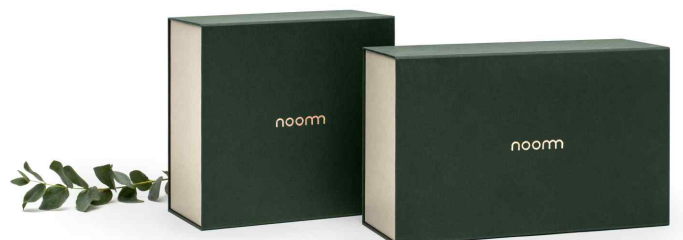

TECHNICAL INFO	RETAIL PRICE
	GENKE VASE CS1 Materials: Brass, painted steel Color Scheme: CS1 - black and brass Dimensions: H 38 cm x W 17 cm x D 10 cm Packaging dimensions: H 13 cm x W 32 cm x D 21 cm Weight: 2 kg Lead Time: 8 weeks	300 €
	MALEVICH VASE CS2 Materials: Brushed brass, painted steel Color Scheme CS2: - black and brass Dimensions: H 28,5 cm x W 19 cm x D 10 cm Packaging dimensions: H 13 cm x W 24 cm x D 24 cm Weight: 1,6 kg Lead Time: 8 weeks	250 €
	YERMILOV VASE CS2 Materials: Brass, painted steel Color Scheme: CS2- pine green, sage green and brass Dimensions: H 37 cm x W 17,5 cm x D 15 cm Packaging dimensions: H 13 cm x W 32 cm x D 21 cm Weight: 2,4 kg Lead Time: 8 weeks	330 €

* Each NOOM vase comes in a premium gift box.